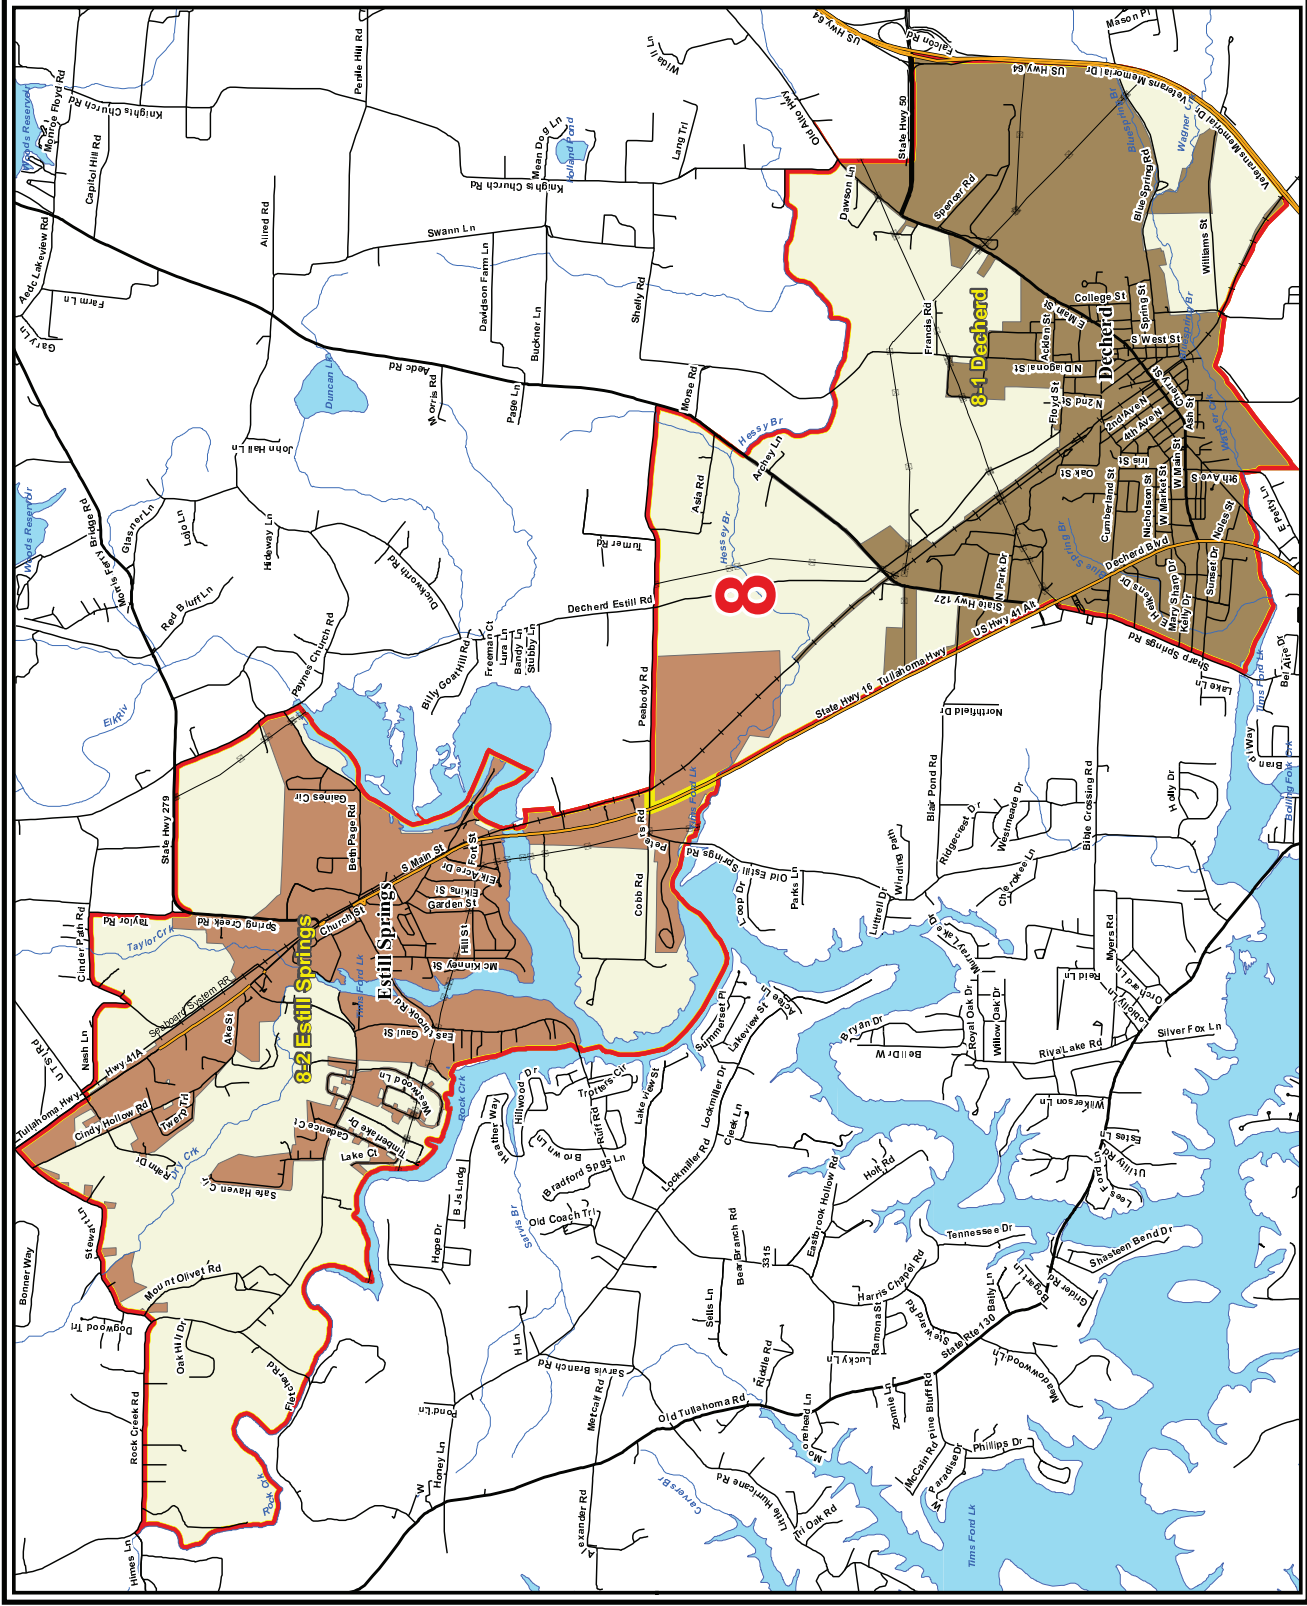

Franklin County

County Commission District 8

- County Commission District
- Voting Precinct
- Interstate
- U.S. Highway
- State Highway
- Local Roads
- Railroads
- Pipeline
- Powerline
- Ridgeline
- Creeks / Stream
- Lakes / Rivers
- Census Designated Place
- City, Town
- Cowan
- Dechard
- Estill Springs
- Huntland
- Monticello
- Tullahoma
- Winchester
- County